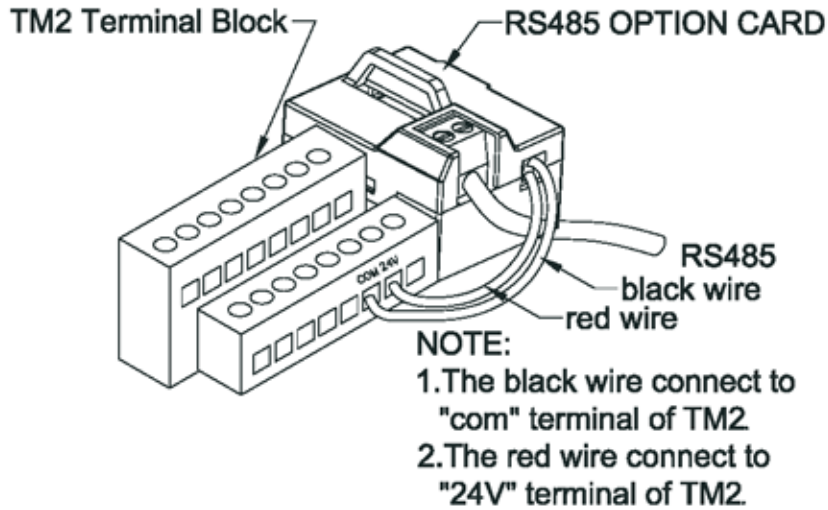

CV10

Compact Vector AC Drive

RS-485 Interface Module (Model: SIFS-485)

SIFS-485 Wiring Diagram

*** Note:**

Please put on the cover of drive to avoid the Interface disturbed by outside static electricity. Please use isolated RS232 / RS485 converter to link PC and interface card to avoid damage equipment.