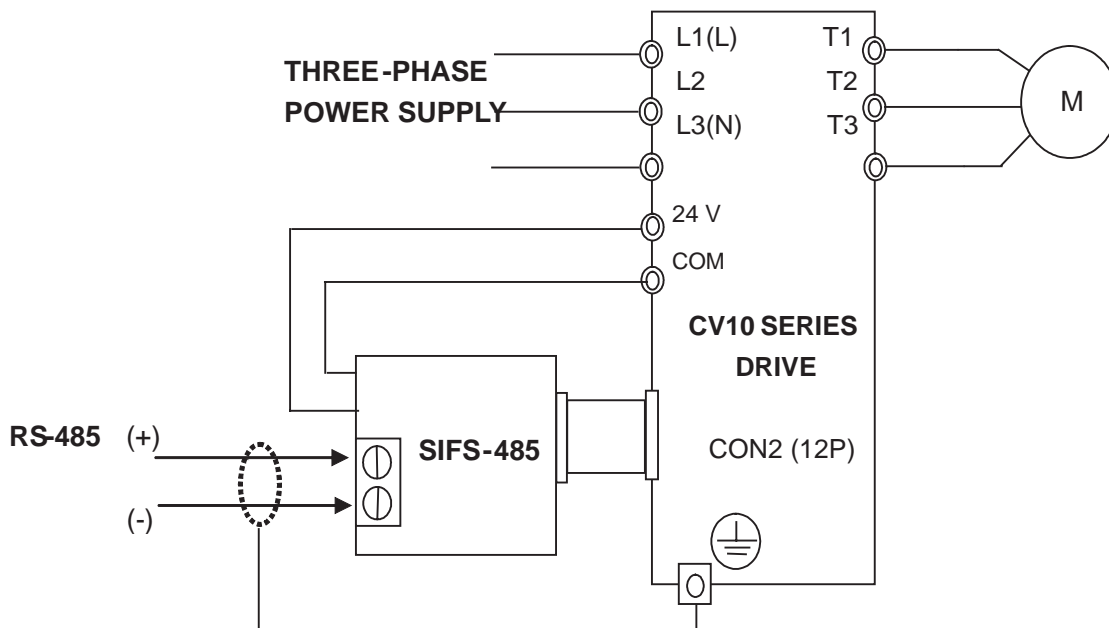

CV10

Compact Vector AC Drive

RS-485 Interface Module (Model: SIFS-485)

SIFS-485 Wiring Diagram

*** Note:**

Please put on the cover of drive to avoid the Interface disturbed by outside static electricity. Please use isolated RS232 / RS485 converter to link PC and interface card to avoid damage equipment.